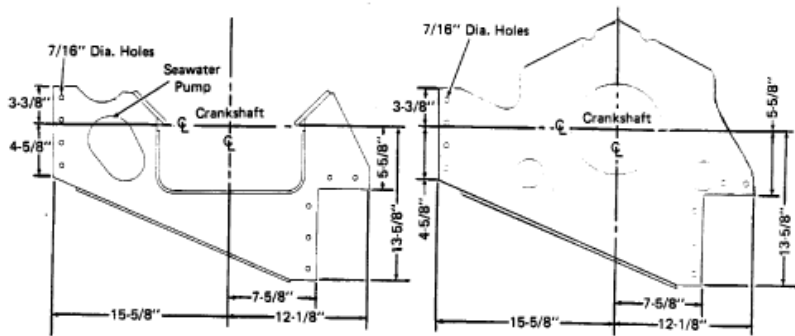

**Mounting Hardware**

10-86518 Screw (6)  
 12-20553 Washer (6)

**FRONT MOUNT  
 49865--1**

**REAR MOUNT  
 49866--1**

**STAGGERED ENGINE (STARBOARD)**

**FRONT MOUNT  
 88665--1**

**REAR MOUNT  
 49866--1**

**STAGGERED ENGINE (PORT)**

**Parts List**

Ref	Class	Part	Description	Qty	Comment	Footnote
-	10	86518	SCREW	6		
-	12	20553	WASHER	6		
-		49865	1 FRONT MOUNT		STAGGERED ENGINE(STARBOARD)	
-		49866	1 REAR MOUNT		STAGGERED ENGINE(STARBOARD)	
-		88665	1 FRONT MOUNT		STAGGERED ENGINE(PORT)	
-		49866	1 REAR MOUNT		STAGGERED ENGINE(PORT)	