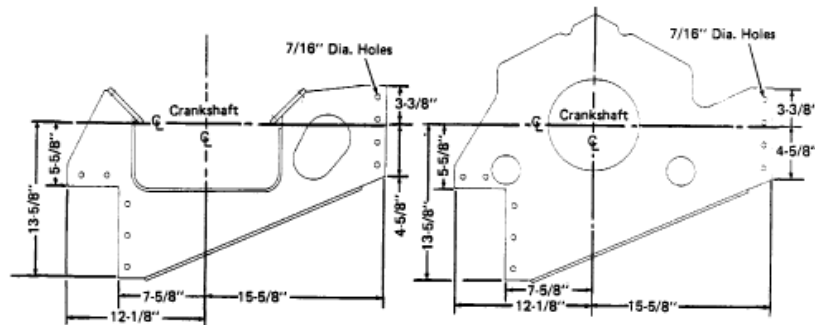

**Mounting Hardware**

10-86518 Screw (6)  
 12-20553 Washer (6)

**FRONT MOUNT  
 49865--1**

**REAR MOUNT  
 49866--1**

**STAGGERED ENGINE (STARBOARD)**

**FRONT MOUNT  
 88665--1**

**REAR MOUNT  
 49866--1**

**STAGGERED ENGINE (PORT)**

**Parts List**

Ref	Class	Part	Description	Qty	Comment	Footnote
-	10	86518	SCREW	6		
-	12	20553	WASHER	6		
-		49865	1 FRONT MOUNT		STAGGERED ENGINE(STARBOARD)	
-		49866	1 REAR MOUNT		STAGGERED ENGINE(STARBOARD)	
-		88665	1 FRONT MOUNT		STAGGERED ENGINE(PORT)	
-		49866	1 REAR MOUNT		STAGGERED ENGINE(PORT)	